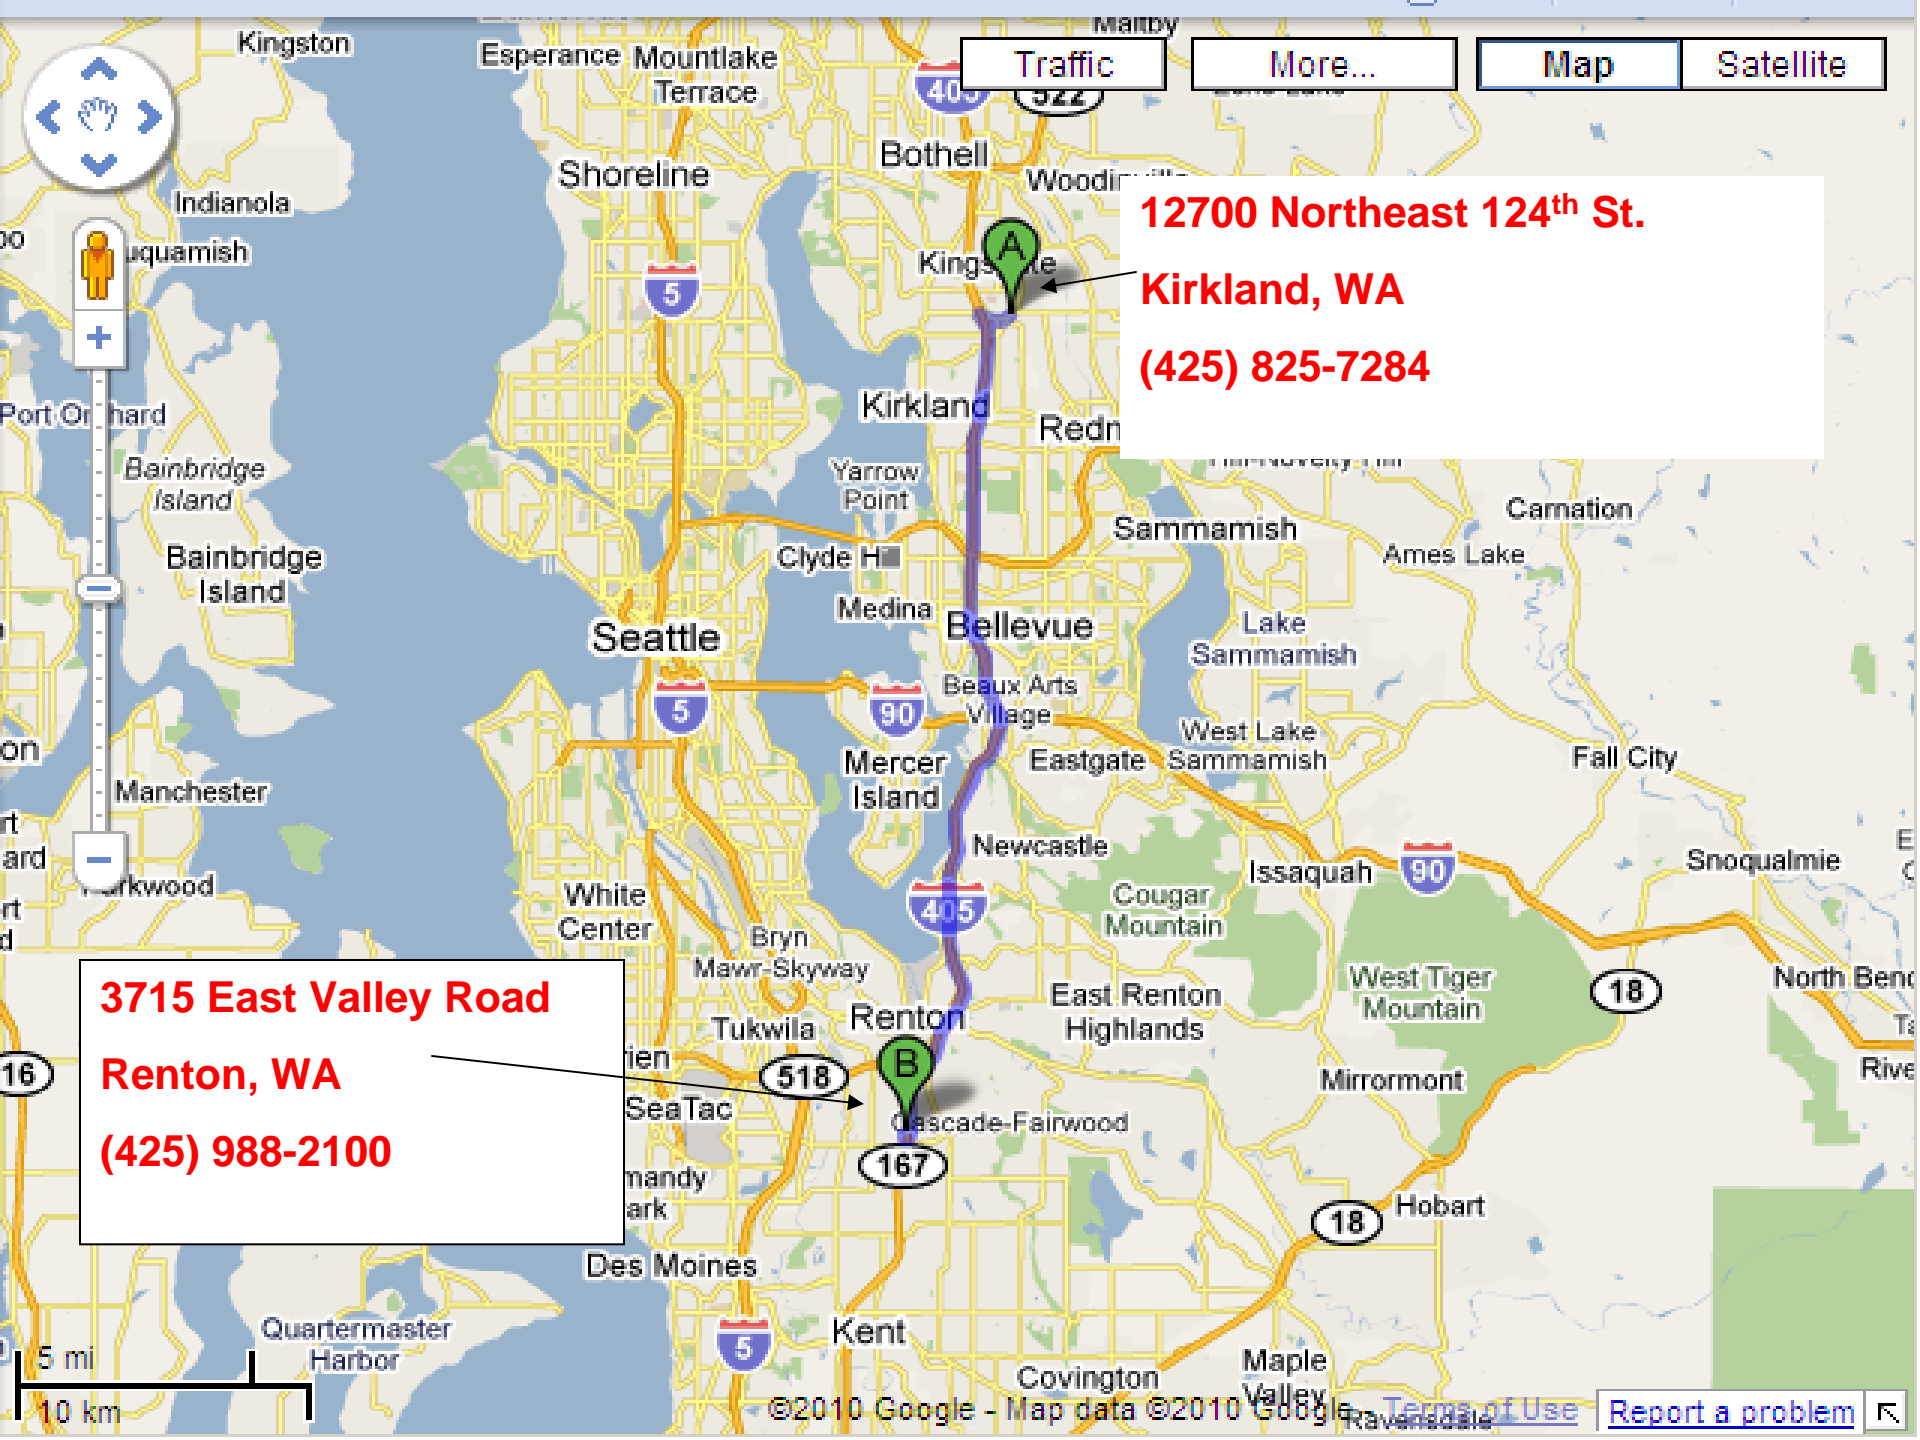

Downtown Harley  
3715 E. Valley Rd.  
Renton  
END

cyclpath  
12700 NE  
124th Street  
Kirkland  
(425) 825-7284  
9:30-11:30

Traffic

More...

**16212 Smokey Point Blvd.**  
**Marysville, WA 98271**  
**Phone:**  
**360.454.5000**

**210 SW EVERETT MALL WAY**  
**EVERETT, WA 98204**  
**(425) 513-1888**

Traffic More... Map Satellite

**210 SW EVERETT MALL WAY**  
**EVERETT, WA 98204**  
**(425) 513-1888**

**5711 188th Street**  
**SW Lynnwood**  
**WA 98037**  
**425-774-3538**

**5711 188th Street SW  
Lynnwood WA 98037  
Phone: (425) 774-3538**

Traffic

More...

Map

Satellite

**12700 Northeast 124th Street  
Kirkland, WA 98034-8304  
(425) 825-7284**

Traffic

More...

Map

Satellite

**12700 Northeast 124<sup>th</sup> St.**  
**Kirkland, WA**  
**(425) 825-7284**

**3715 East Valley Road**  
**Renton, WA**  
**(425) 988-2100**