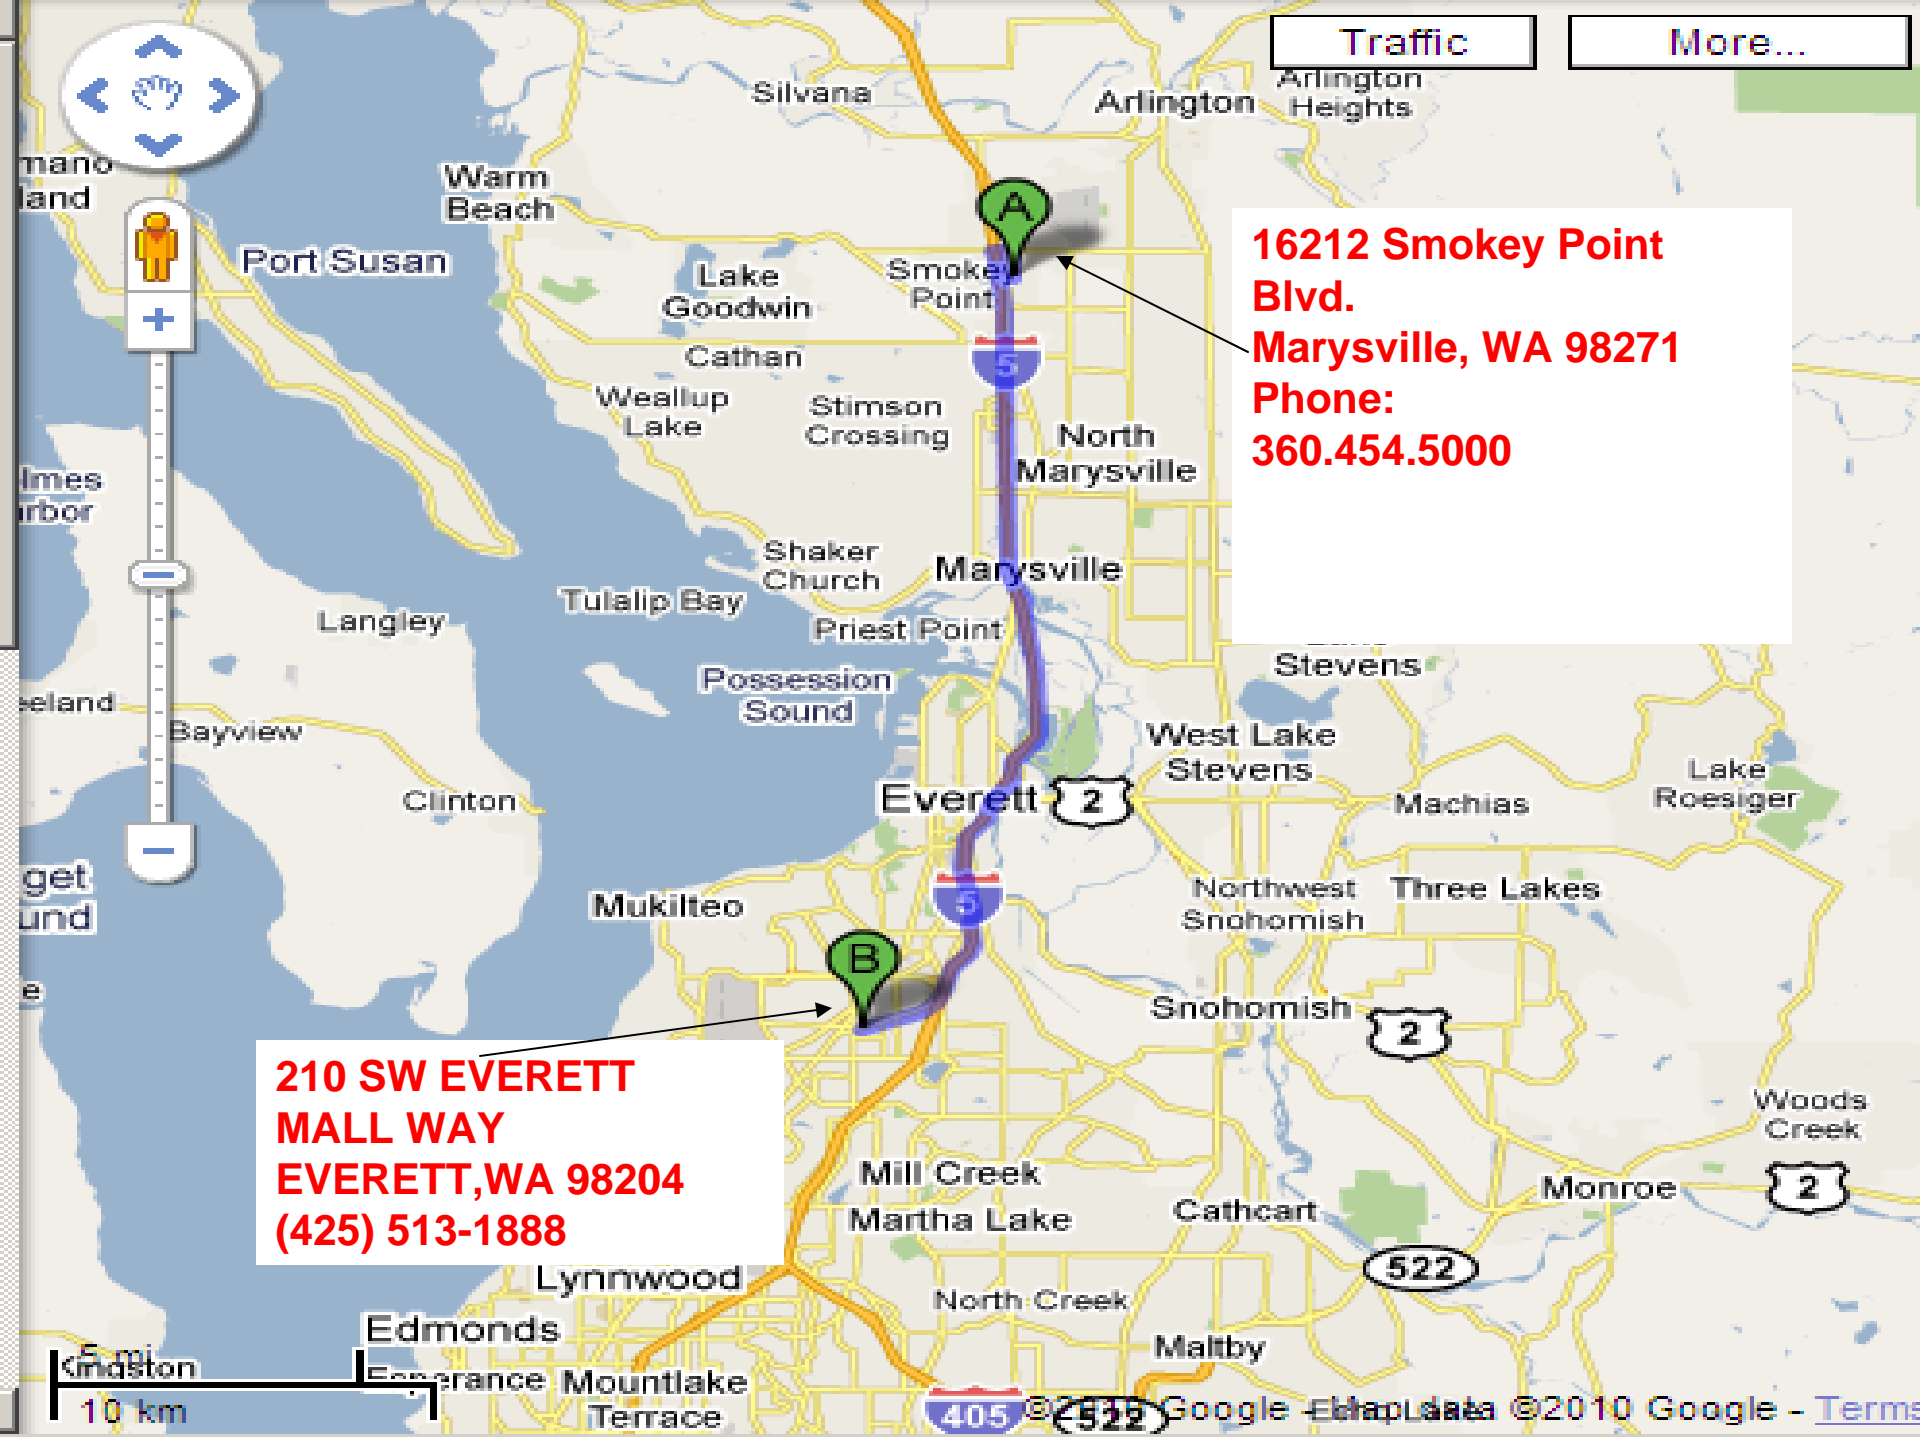

**Start**

Sound Harley  
16212 Smokey Point Blvd.  
Marysville  
(360) 454-5000  
8:00-10:00

Renegade  
210 SW EVERETT  
MALL WAY  
EVERETT  
(425) 513-1888  
8:30-10:30

Cycle Barn  
5711 188th Street  
SW Lynnwood  
9:00-11:00

Downtown Harley  
3715 E. Valley Rd.  
Renton  
END

cyclpath  
12700 NE  
124th Street  
Kirkland  
(425) 825-7284  
9:30-11:30

Traffic

More...

**16212 Smokey Point Blvd.**  
**Marysville, WA 98271**  
**Phone:**  
**360.454.5000**

**210 SW EVERETT MALL WAY**  
**EVERETT, WA 98204**  
**(425) 513-1888**

Traffic More... Map Satellite

**210 SW EVERETT MALL WAY**  
**EVERETT, WA 98204**  
**(425) 513-1888**

**5711 188th Street**  
**SW Lynnwood**  
**WA 98037**  
**425-774-3538**

**5711 188th Street SW  
Lynnwood WA 98037  
Phone: (425) 774-3538**

Traffic

More...

Map

Satellite

**12700 Northeast 124th Street  
Kirkland, WA 98034-8304  
(425) 825-7284**

Traffic

More...