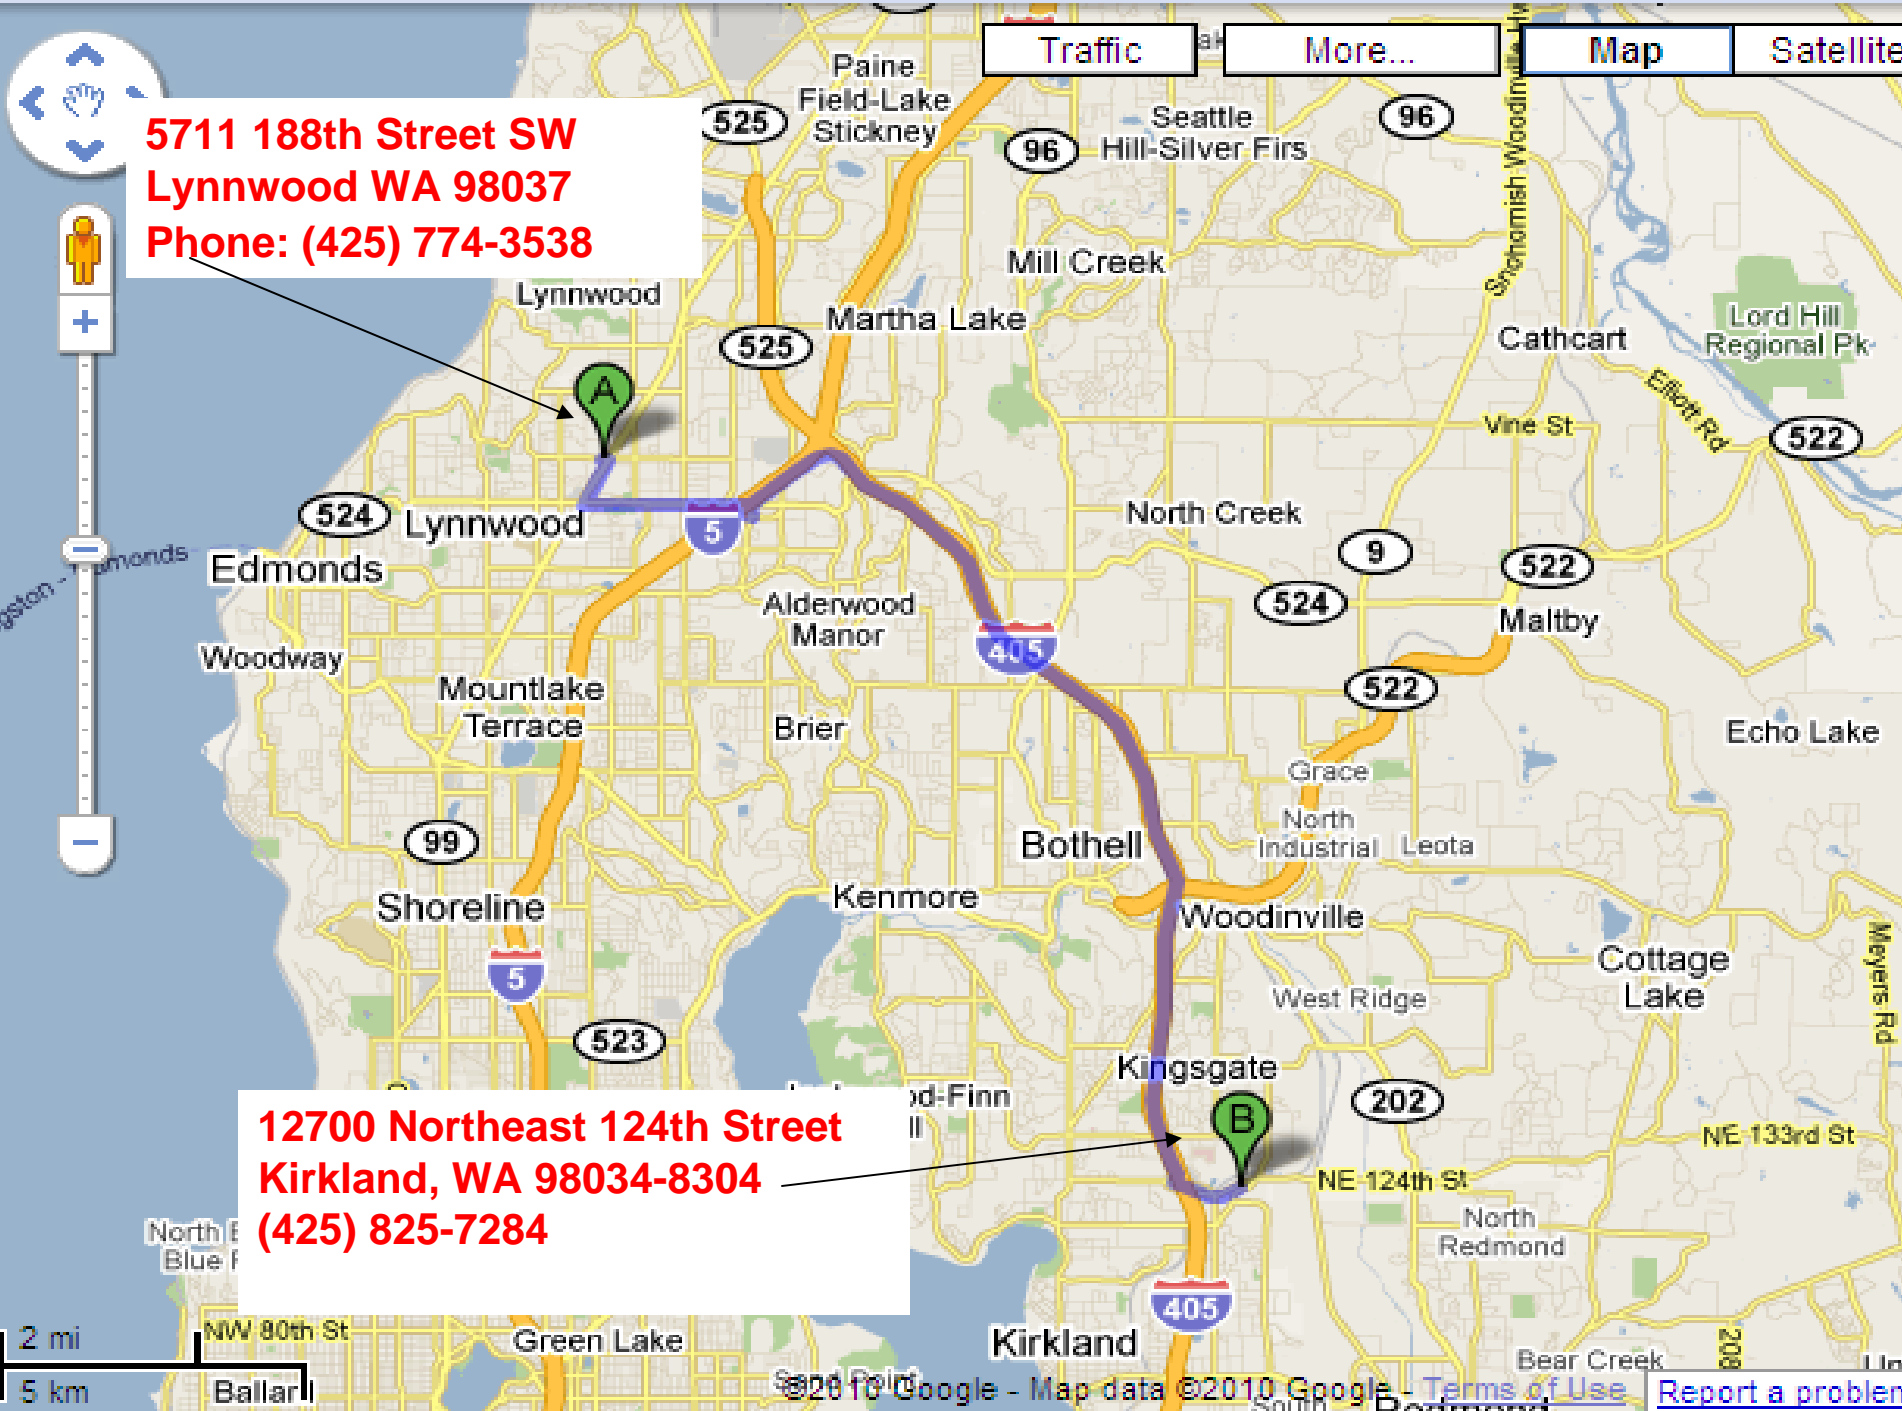

Downtown Harley  
3715 E. Valley Rd.  
Renton  
END

cyclpath  
12700 NE  
124th Street  
Kirkland  
(425) 825-7284  
9:30-11:30

Traffic

More...

**16212 Smokey Point Blvd.**  
**Marysville, WA 98271**  
**Phone:**  
**360.454.5000**

**210 SW EVERETT MALL WAY**  
**EVERETT, WA 98204**  
**(425) 513-1888**

Traffic More... Map Satellite

**210 SW EVERETT MALL WAY**  
**EVERETT, WA 98204**  
**(425) 513-1888**

**5711 188th Street**  
**SW Lynnwood**  
**WA 98037**  
**425-774-3538**

**5711 188th Street SW  
Lynnwood WA 98037  
Phone: (425) 774-3538**

Traffic

More...

Map

Satellite

**12700 Northeast 124th Street  
Kirkland, WA 98034-8304  
(425) 825-7284**

Traffic

More...

Map

Satellite

**12700 Northeast 124<sup>th</sup> St.**  
**Kirkland, WA**  
**(425) 825-7284**

**3715 East Valley Road**  
**Renton, WA**  
**(425) 988-2100**